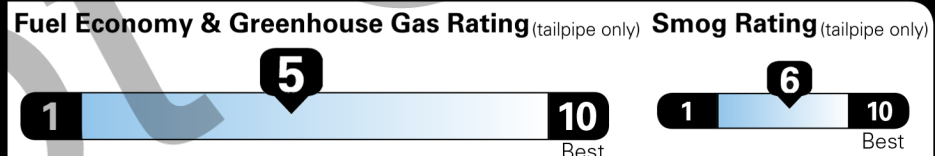

This vehicle emits 386 grams CO₂ per mile. The best emits 0 grams per mile (tailpipe only). Producing and distributing fuel also create emissions; learn more at fueleconomy.gov.

Actual results will vary for many reasons, including driving conditions and how you drive and maintain your vehicle. The average new vehicle gets 29 MPG and costs $8,500 to fuel over 5 years. Cost estimates are based on 15,000 miles per year at $3.30 per gallon. MPGe is miles per gasoline gallon equivalent. Vehicle emissions are a significant cause of climate change and smog.

fueleconomy.gov
Calculate personalized estimates and compare vehicles

MANUFACTURER'S SUGGESTED RETAIL PRICE[†] **$63,450.00**

[†]Manufacturer's suggested retail price excludes delivery processing and handling fees, license and title fees, applicable federal, state and local taxes, and dealer and distributor options and accessories.

36 month/36,000-mile limited warranty on all Southeast Toyota Distributors, LLC options, contact your local Toyota dealership for more information.

TOTAL DISTRIBUTOR'S OPTIONS $ 3,475.00
DELIVERY, PROCESSING AND HANDLING FEE 1,595.00
DESTINATION FUEL SURCHARGE 0.00

TOTAL SUGGESTED RETAIL PRICE **$ 68,520.00**

DELIVERED BY TRUCK TO: 01093

SINGING RIVER TOYOTA
5100 HIGHWAY 43 SOUTH
TUSCUMBIA, AL 35674

E113