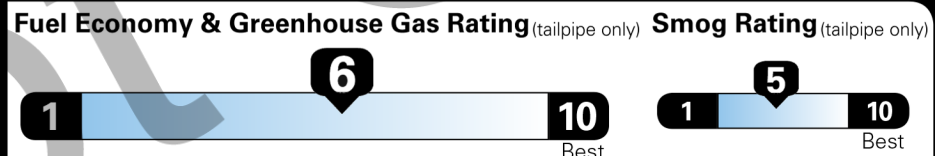

This vehicle emits 254 grams CO₂ per mile. The best emits 0 grams per mile (tailpipe only). Producing and distributing fuel also create emissions; learn more at fueleconomy.gov.

Actual results will vary for many reasons, including driving conditions and how you drive and maintain your vehicle. The average new vehicle gets 29 MPG and costs $8,500 to fuel over 5 years. Cost estimates are based on 15,000 miles per year at $3.30 per gallon. MPGe is miles per gasoline gallon equivalent. Vehicle emissions are a significant cause of climate change and smog.

fueleconomy.gov
Calculate personalized estimates and compare vehicles

MANUFACTURER'S SUGGESTED RETAIL PRICE[†] **$23,600.00**

[†]Manufacturer's suggested retail price excludes delivery processing and handling fees, license and title fees, applicable federal, state and local taxes, and dealer and distributor options and accessories.

36 month/36,000-mile limited warranty on all Southeast Toyota Distributors, LLC options, contact your local Toyota dealership for more information.

TOTAL DISTRIBUTOR'S OPTIONS	$ 2,074.00
DELIVERY, PROCESSING AND HANDLING FEE	1,295.00
DESTINATION FUEL SURCHARGE	0.00
TOTAL SUGGESTED RETAIL PRICE	$ 26,969.00

DELIVERED BY TRUCK TO: 01093

SINGING RIVER TOYOTA
5100 HIGHWAY 43 SOUTH
TUSCUMBIA, AL 35674

F016